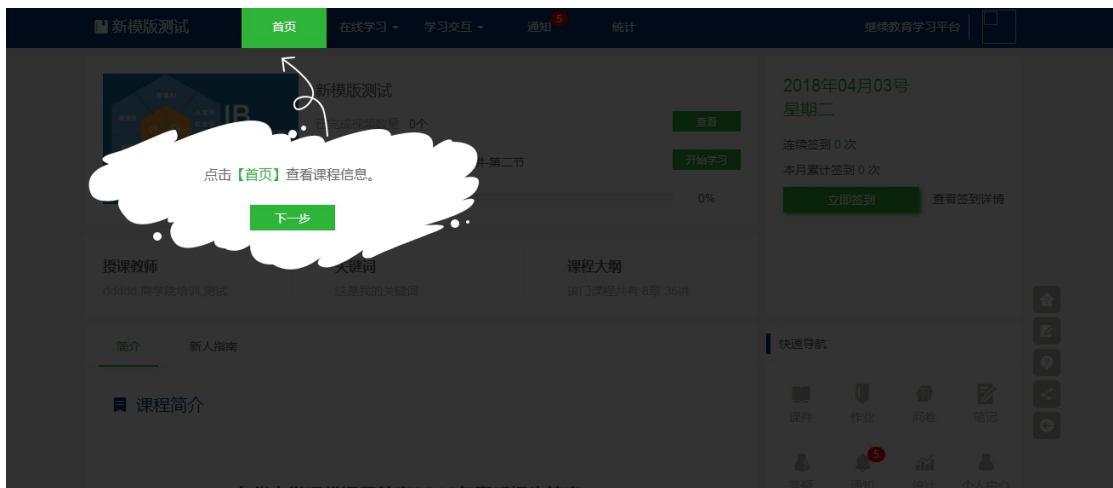

课程首页能完成学生在教学过程中一整套教学流程，包含签到、首页、在线学习、课程答疑、通知、统计。